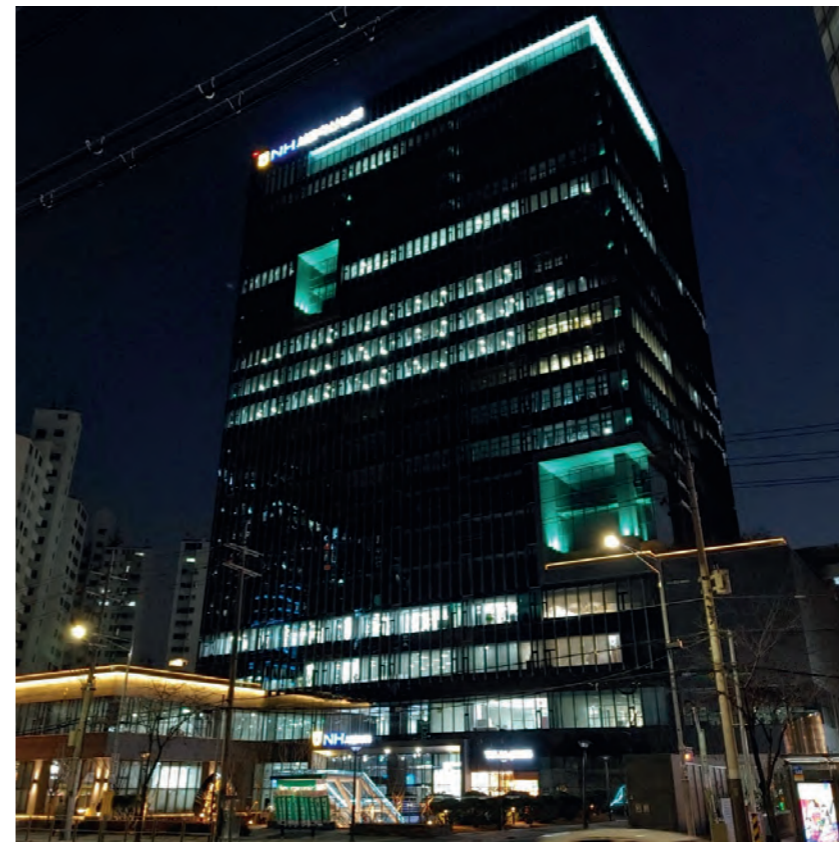

NH Seoul Tower

SEN CV RGB / MIMI RGB / MOMO / MOMO-R

Lighting Design: C&C Lightway, Ji Jae Hoon
Architect: GS Neotek

Region: Asia   Country: S. Korea   Exterior