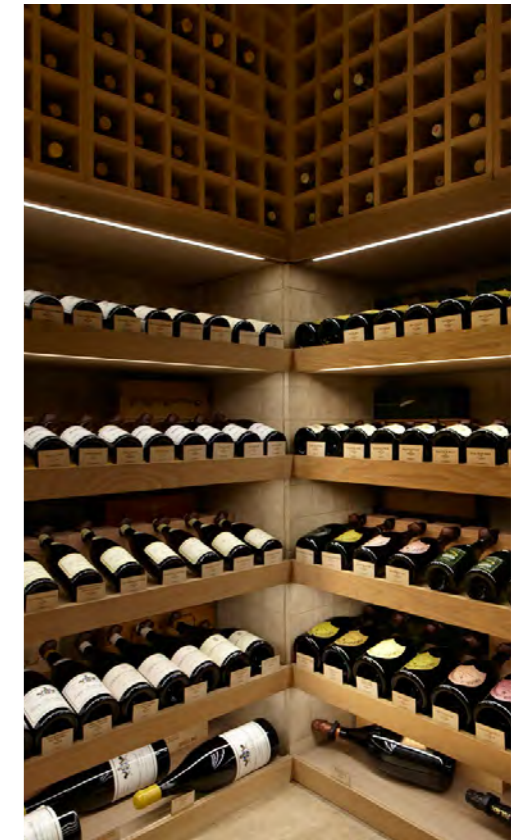

MOMO

Branch: KKDC England

Lighting Design: Speirs Major

Region: Europe

Country: UK

Interior

Retail Store, Edinburgh

TIMI-C