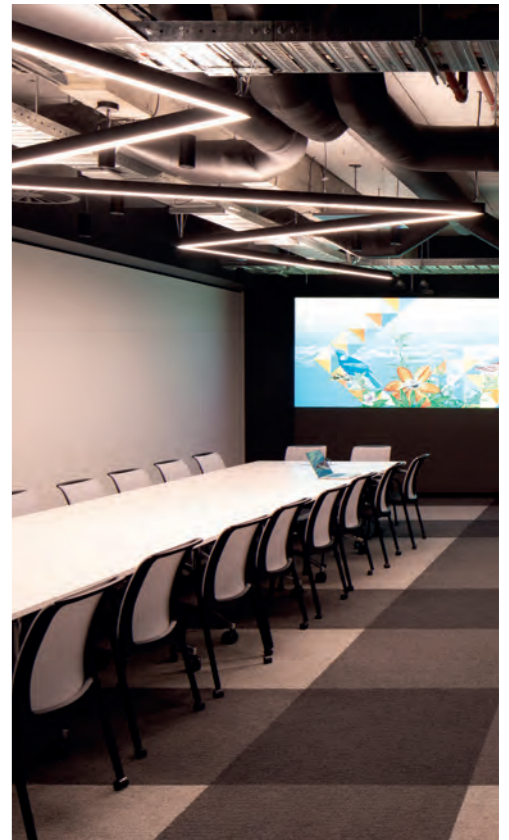

SEN CC / SEN CV
Branch: KKDC Auckland
Lighting Design: Lightworks
Architect: Jasmx
Photography: Ewen Café

Region: Oceania | Country: New Zealand | Interior

BNZ 96 The Terrace, Wellington

TIMI / Custom
Branch: KKDC Auckland
Lighting Design: Switch Lighting Design
Architect: Unispace
Photography: Simon Wilson