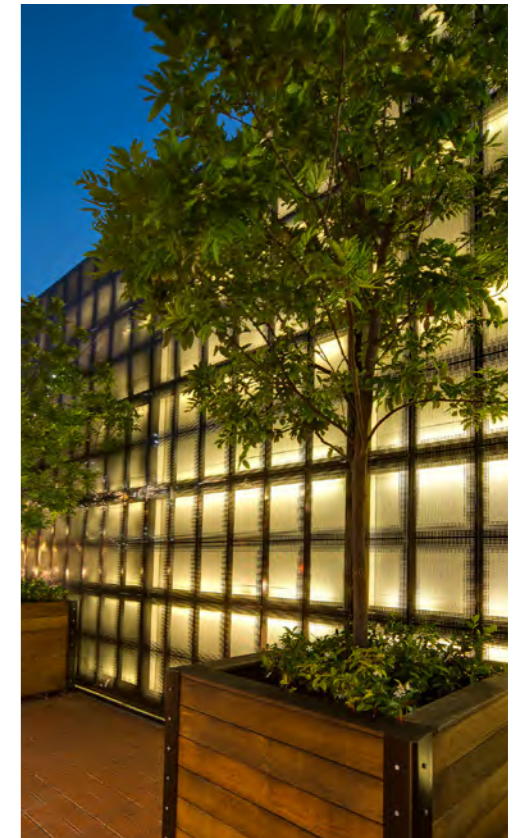

Britomart Building, Auckland

DUO Luna

Branch: KKDC Auckland

Lighting Design: Lightworks
Architect: Cheshire and Assembly Architects

Region: Oceania Country: New Zealand Exterior