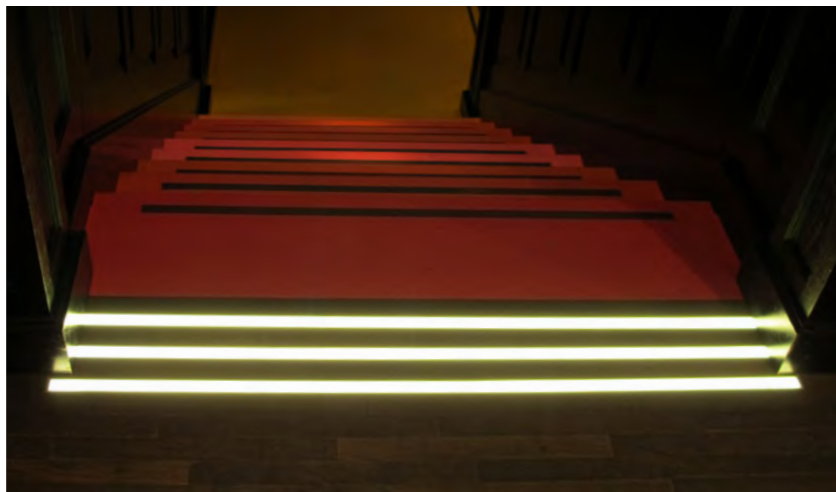

Tommy Hilfiger Store, Paris

MOMO-F

Branch: KKDC France

Region: Europe

Country: France

Interior