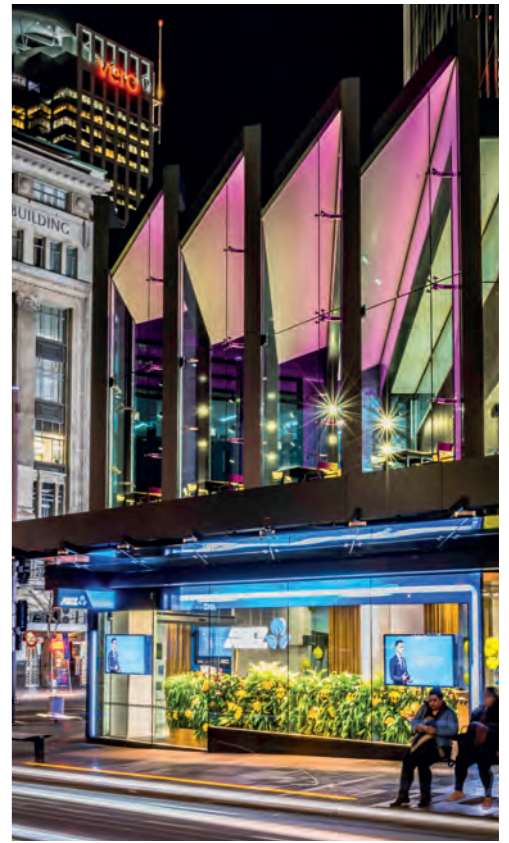

45 Queen St, Auckland

SEN CV RGB / FX RGB

Branch: KKDC Auckland

Lighting Design: S&T

Region: Oceania | Country: New Zealand | Exterior