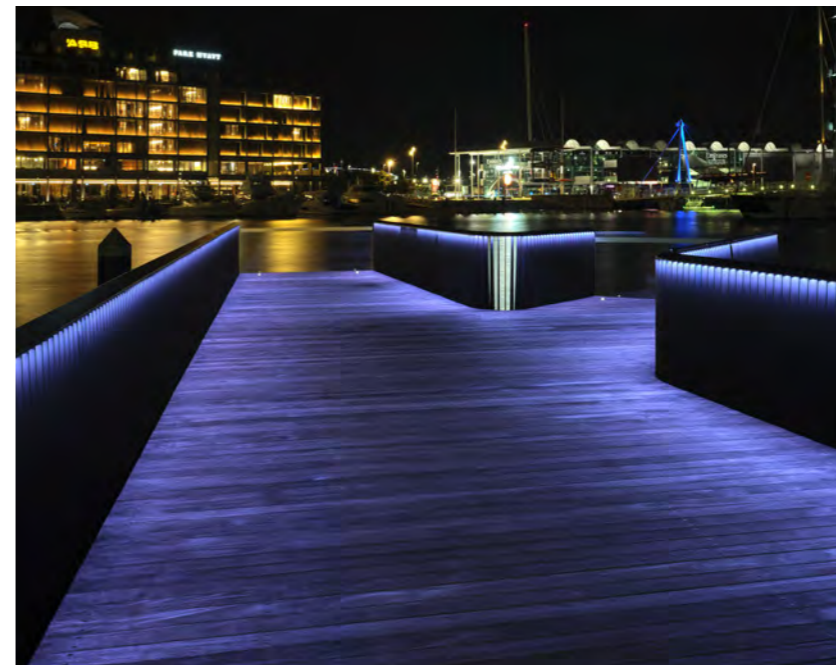

Te Mata Topaki

TAYO Spot / DUO Luna

Branch: KKDC Auckland

Lighting Design: Switch Lighting Design

Architect: LandLAB

Photography: Sam Harnett

Aerial Photography: Petra Leary

Region: Oceania | Country: New Zealand | Exterior