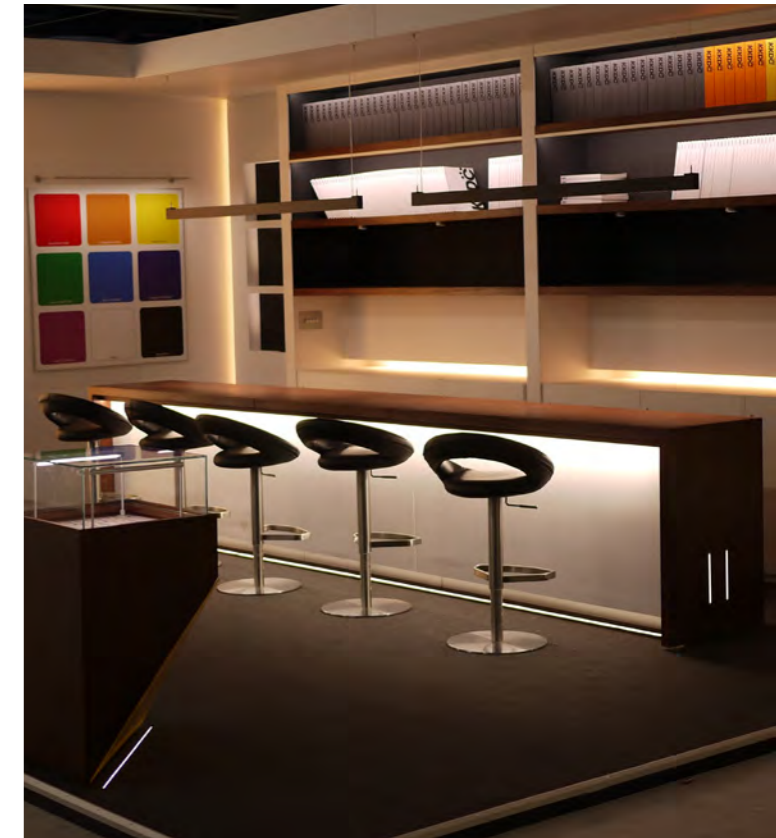

KKDC, Light + Building 2016

Various Products
Design: KKDC Design House

Region: Europe | Country: Germany | Interior

KKDC, Light + Building 2014

Various Products
Design: KKDC Design House

Region: Europe | Country: Germany | Interior