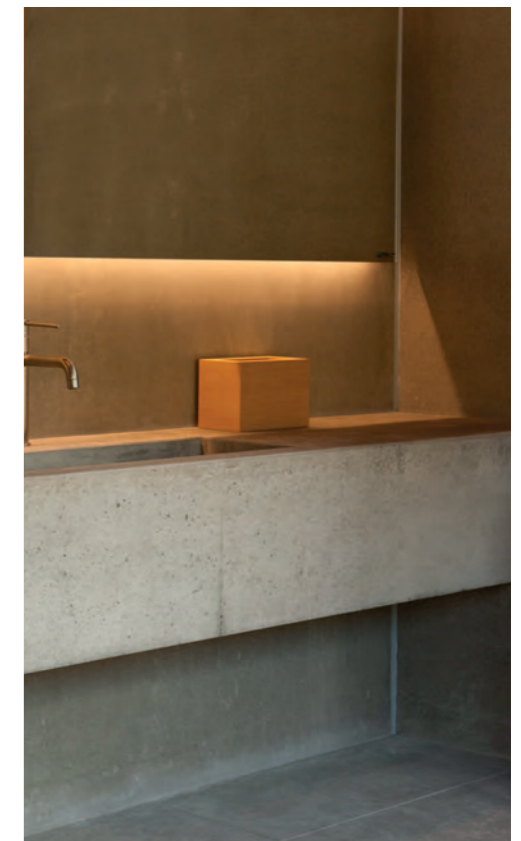

Soul Bar

UNI FX

Branch: KKDC Auckland

Lighting Design: Switch Lighting Design

Architect: Godward Guthrie Architecture

Photography: Intense Photography

Region: Oceania | Country: New Zealand | Interior

Play