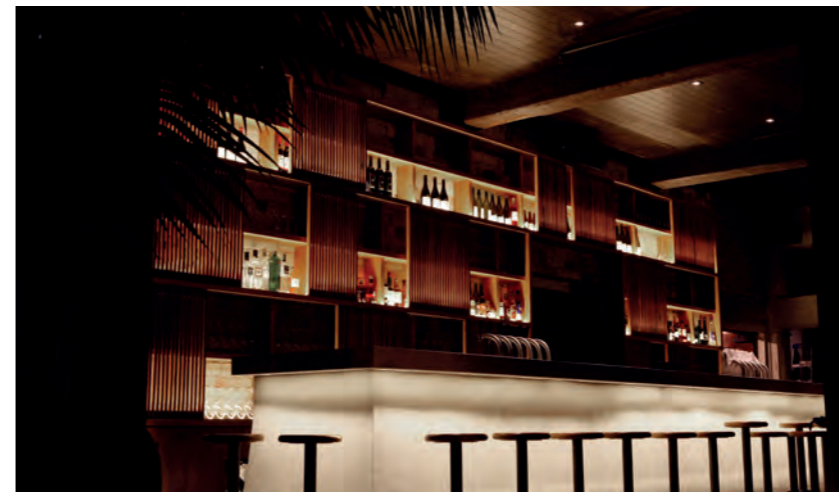

Branch: KKDC Sydney

Lighting Design: Point Of View

Region: Oceania

Country: Australia

Exterior

1885 Bar

TIMI

Branch: KKDC Auckland