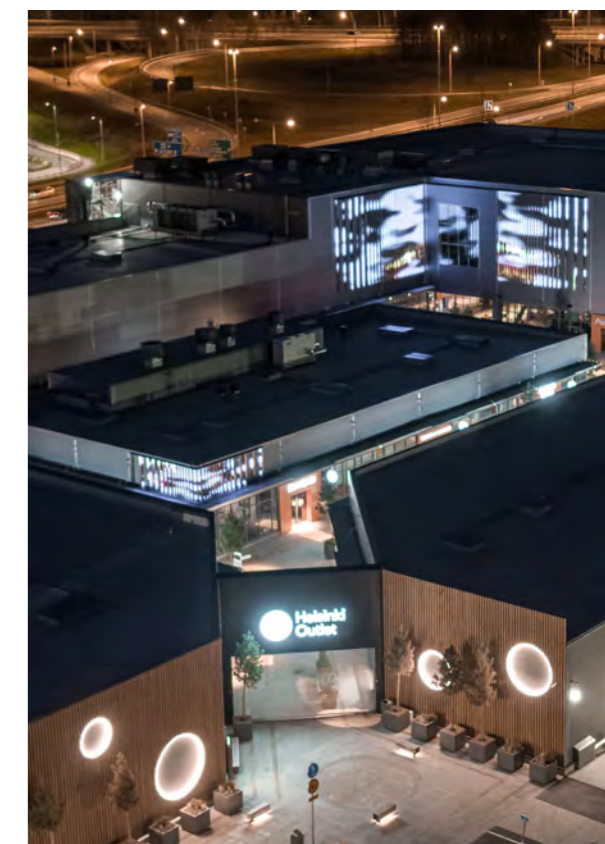

Helsinki Outlet

KURV-Y / MIMI

Branch: KKDC England

Lighting Design: LDC Finland

Image Credits: Inspiroiva Creative/Aatu Heikkonen,
in cooperation with Audico Systems Oy
Finland Partner: Highlight VALAISTUS

Region: Europe | Country: Finland | Exterior