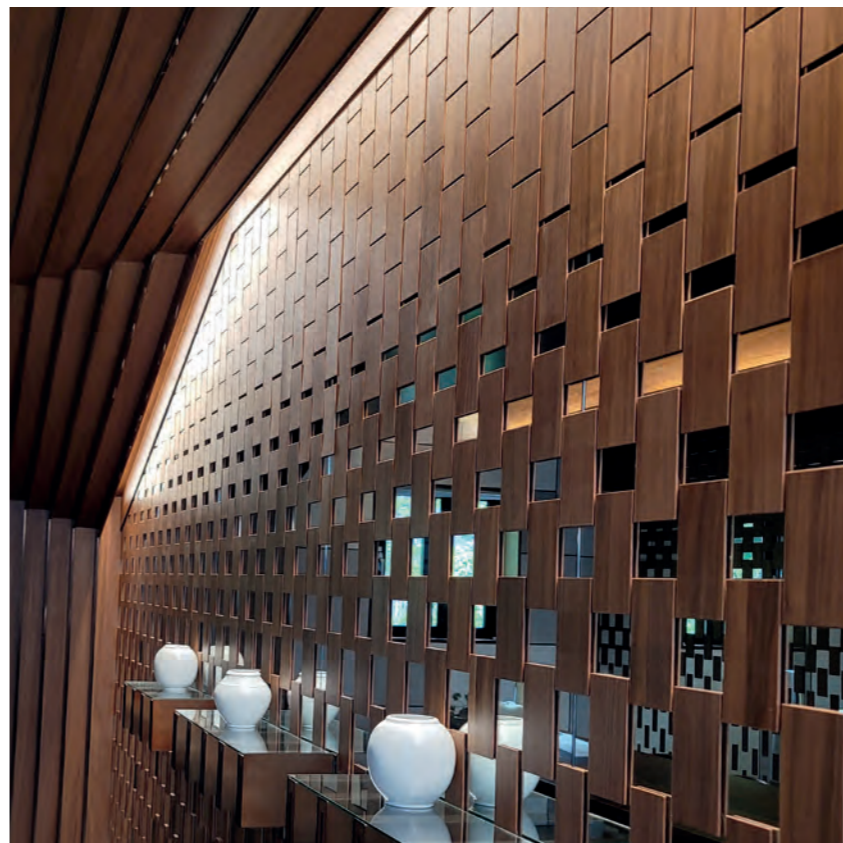

COCONE

SEN-F / MOMO / KURV-X /
TIMI Cove / TIMI-C RGBW / Custom

Branch: KKDC Korea

Lighting Design: Bitzro, Ki Young Ko
Supplier: Haemoon, Dong Hoon Kim

Region: Asia	Country: S. Korea	Exterior/Interior