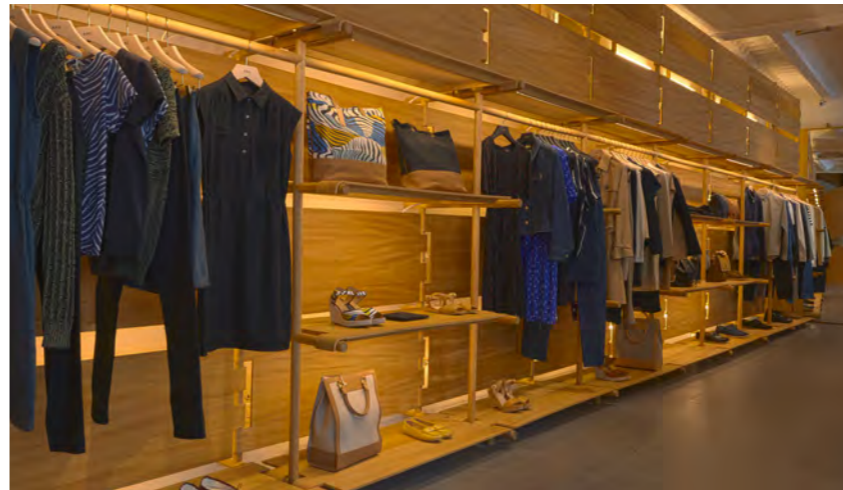

APC Filles du Calvaire, Paris

TANA Micro
Branch: KKDC France
Lighting Design: Franck Franjou
Architect: Laurent Deroo
Photography: Jean Garcin

Region: Europe   Country: France   Interior