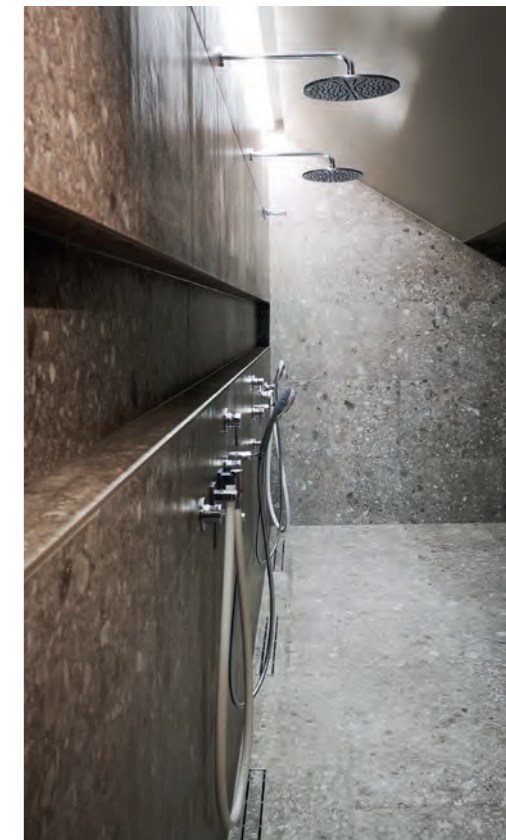

Clinicum Alpinum, Liechtenstein

SUMO

Branch: KKDC Italy

Lighting Design: Lightsphere

Region: Europe | Country: Liechtenstein | Interior