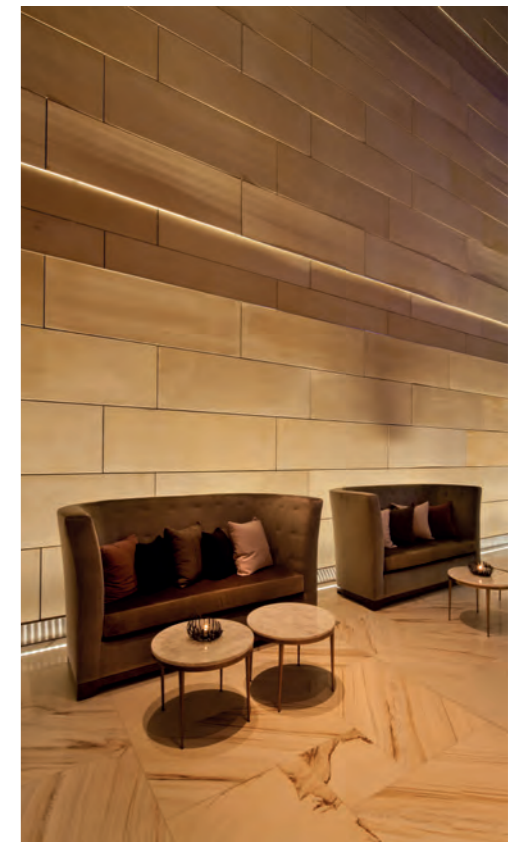

Region: Asia Country: Dubai Interior

The Darling Hotel Lobby, Sydney

TIMI / GROOVE Light / SEN-F

Branch: KKDC Sydney

Lighting Design: Point Of View

Region: Oceania | Country: Australia | Exterior/Interior

Qantas Lounge