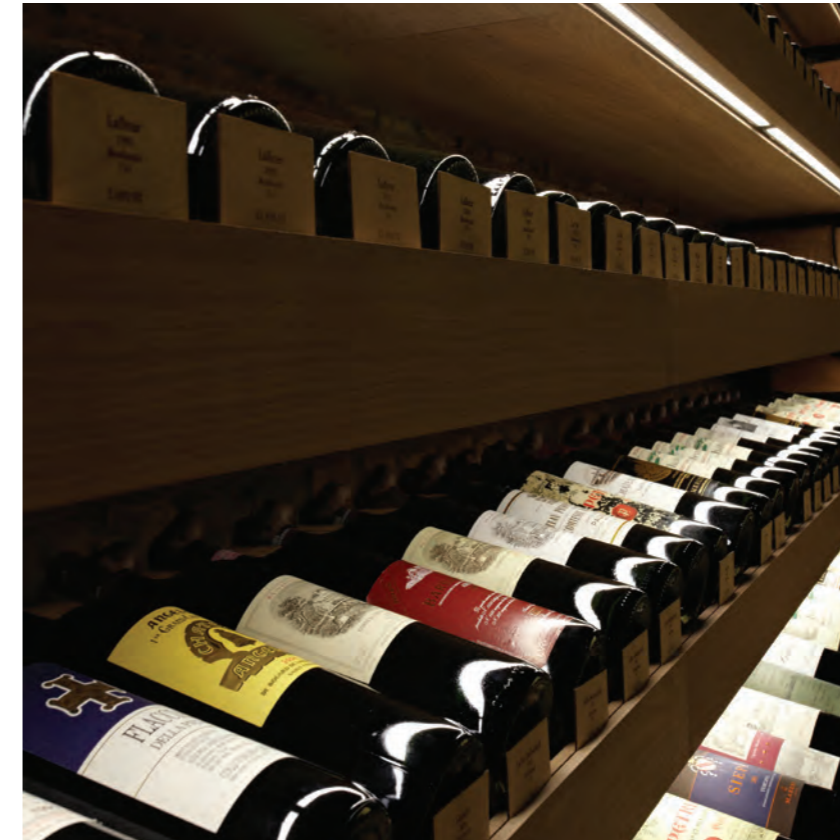

Jimmy Choo Selfridges, London

TIMI

Branch: KKDC England

Lighting Design: dpa lighting consultants

Region: Europe

Country: UK

Interior

Hedonism Wines, London