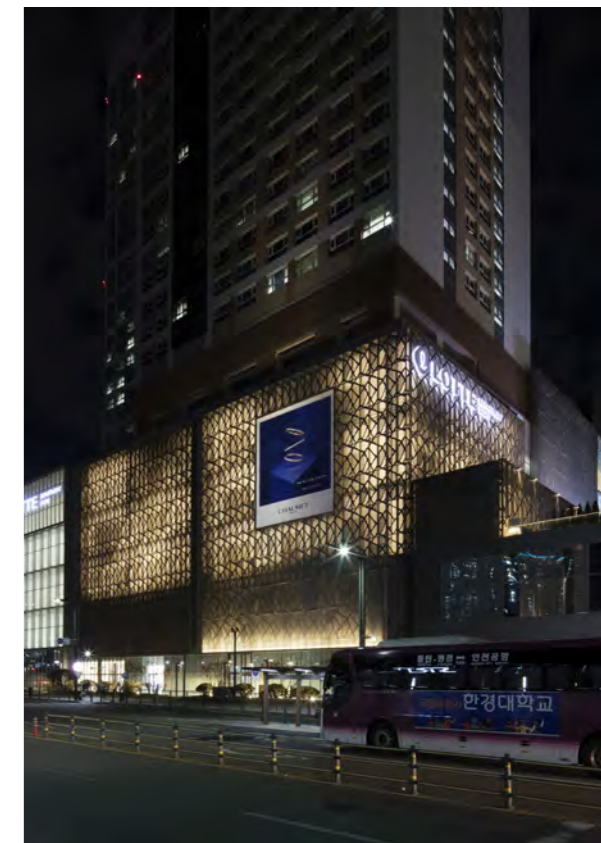

Branch: KKDC Korea

Lighting Design: Lumineux co., Ltd, Sun Duck Ha

Supplier: DONG DO LMS Co., Ltd

Photography: Yu Paik

Region: Asia

Country: S. Korea

Exterior/Interior

KKDC Showroom, Kyoto