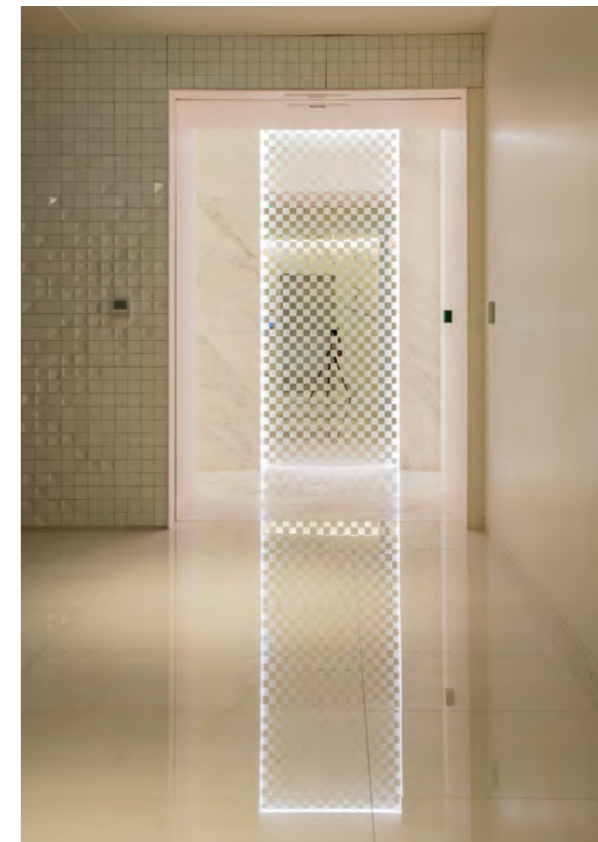

Branch: KKDC Bangkok

Lighting Design: Dazzle Design Co., Ltd

Architect: Plan Architect Co., Ltd

Photography: All2U Photography Studio

Region: Asia

Country: Thailand

Exterior/Interior

Private Residence, Vietnam