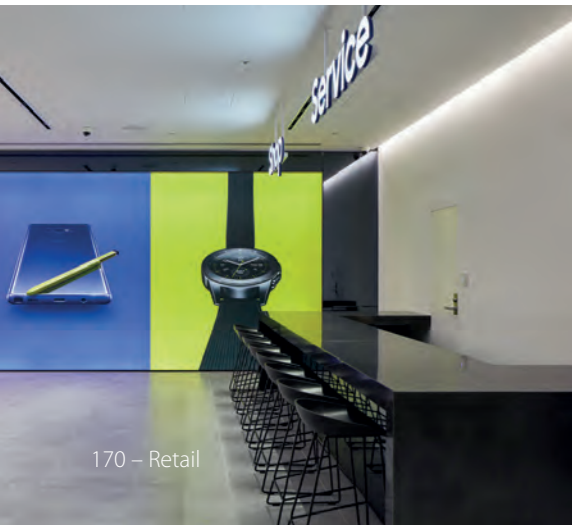

Exterior/Interior

Samsung GALAXY showroom, Harajuku

TIMI

Branch: KKDC Tokyo

Lighting Design: WORKTECHT
Architect: Kubota Architects & Associates
Photographer: Nacasa & Partners Inc.

Region: Asia Country: Japan Interior