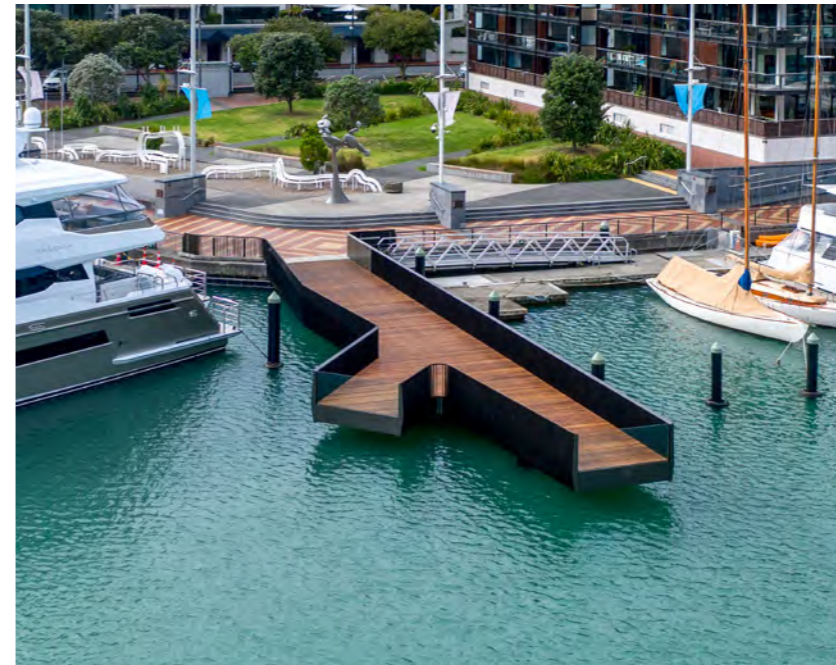

Lighting Design: Light Matters

Architect: Haron Robson

Region: Oceania | Country: Australia | Exterior

Silo Park Playground

MIMI / DUO Luna / QUADRO Luna

Branch: KKDC Auckland

Lighting Design: Switch Lighting Design

Architect: LandLAB

Photography: Sam Harnett

Region: Oceania | Country: New Zealand | Exterior

Te Mata Topaki

TAYO Spot / DUO Luna

Branch: KKDC Auckland

Lighting Design: Switch Lighting Design

Architect: LandLAB