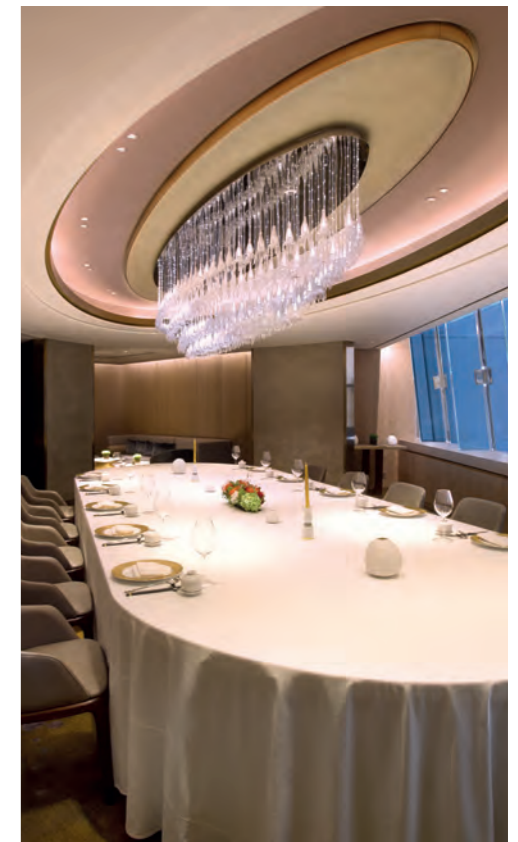

Signiel Seoul

TIMI / MIMI / TANA / LINI-S / LINI Glow / LINI-R

Branch: KKDC Korea

Lighting Design: Project Lighting Design Pte Ltd

Interior Design: Wilsons Associates

Photography: Sam Nugroho

Region: Asia	Country: S. Korea	Interior