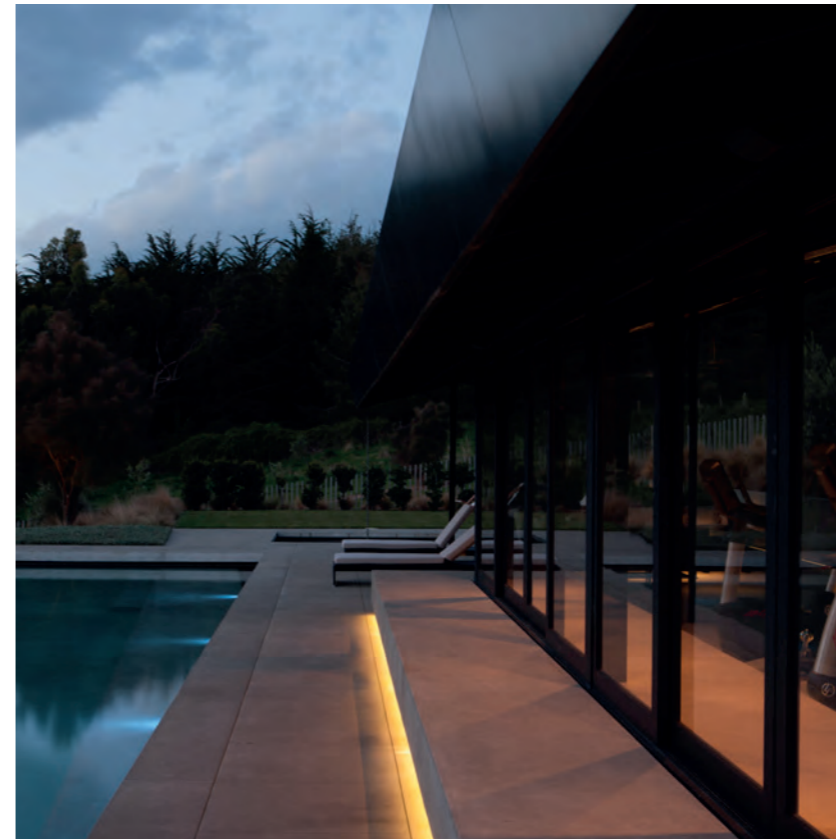

Private Pool House

MIMI SL / MOMO-F

Branch: KKDC Auckland

Lighting Design: KKDC NZ/Pattersons
Architect: Pattersons

Region: Oceania | Country: New Zealand | Exterior/Interior