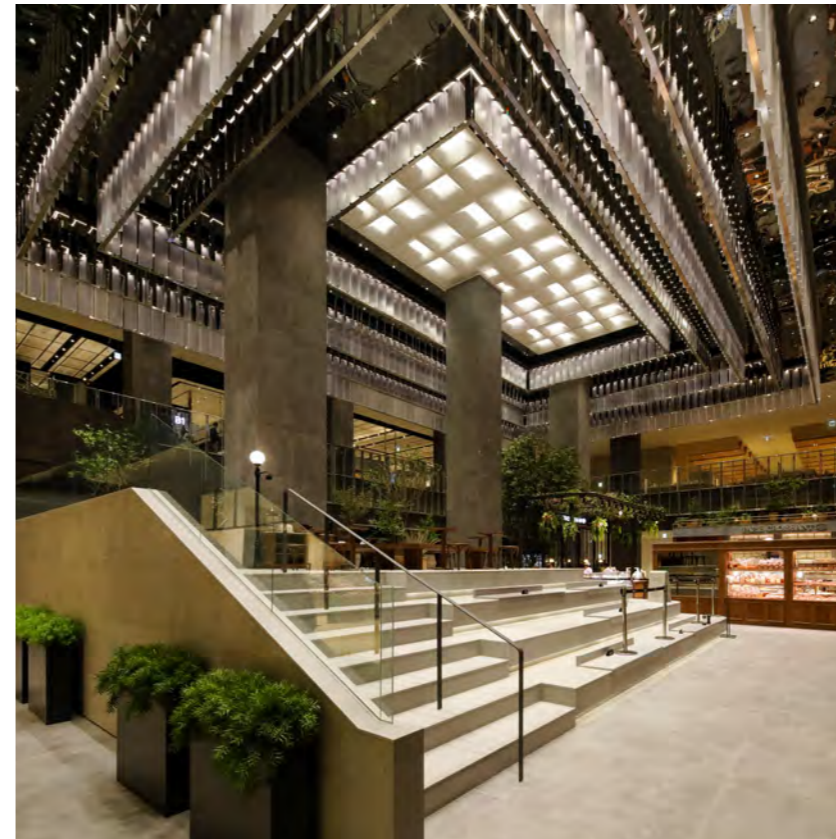

Lotte Department Store, Dongtan

MIMI / MOMO-L / SEN CV / PIXEL Matrix

Branch: KKDC Korea

Lighting Design: Lumineux co., Ltd, Sun Duck Ha

Supplier: DONG DO LMS Co., Ltd

Photography: Yu Paik

Region: Asia

Country: S. Korea

Exterior/Interior