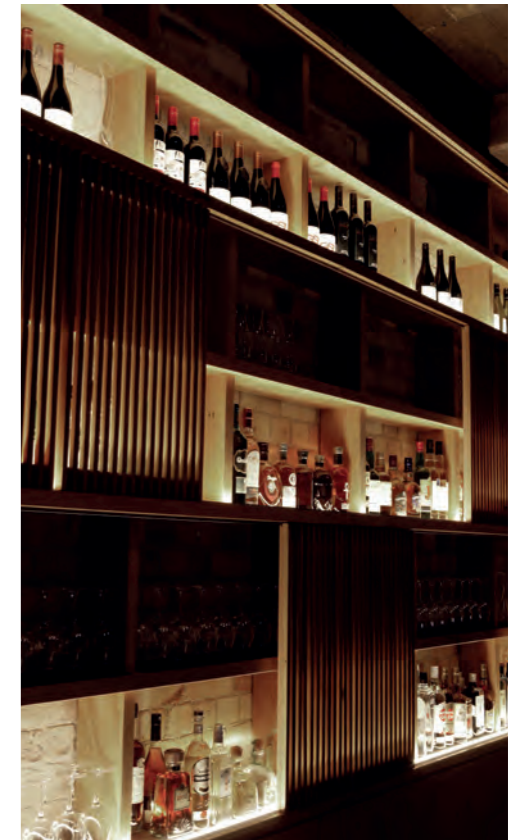

1885 Bar

TIMI

Branch: KKDC Auckland

Region: Oceania

Country: New Zealand

Interior