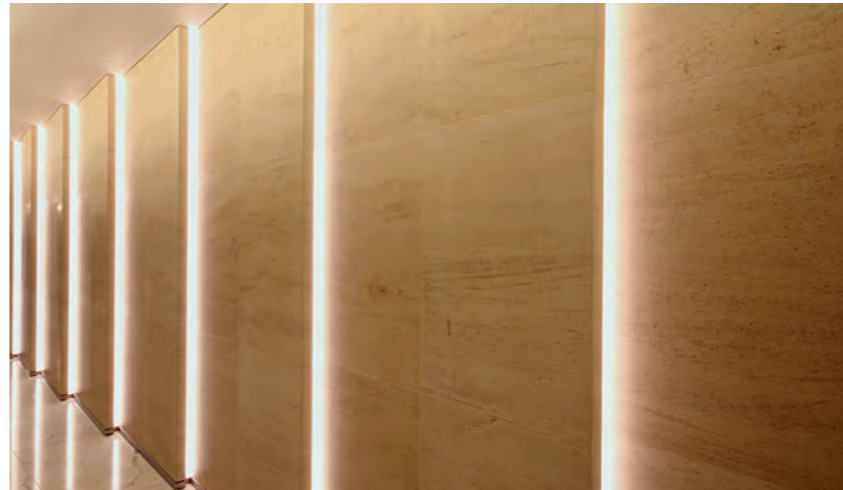

20 Fenchurch Street, London

TIMI / MIMI / LINI-SXL
Branch: KKDC England
Lighting Design: MBLD
Architect: Rafael Viñoly
Photography: Jensen and Brill

Region: Europe   Country: UK   Interior