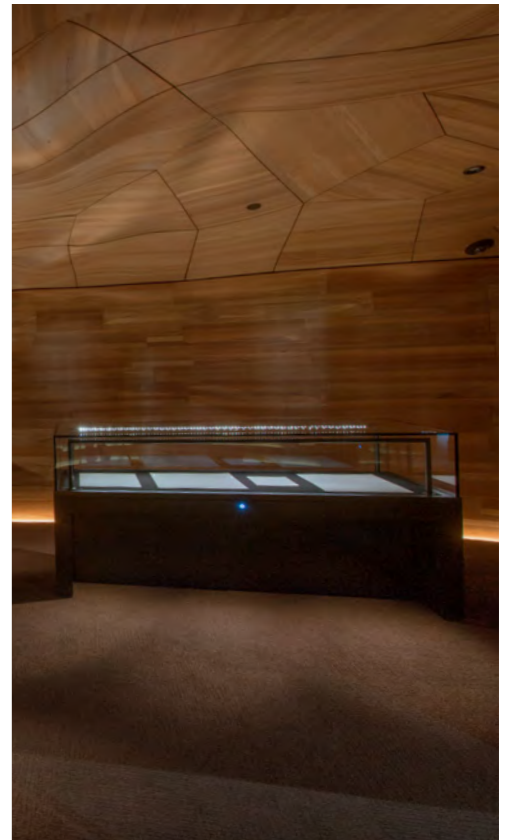

TIMI / FX

Branch: KKDC Auckland

Lighting Design: eCubed Building Workshop

Architect: Studio Pacific Architecture Ltd

Photography: Andy Spain Photography

Region: Oceania | Country: New Zealand | Interior

Musée de la Fédération Française de Tennis, Roland Garros Stadium, Paris