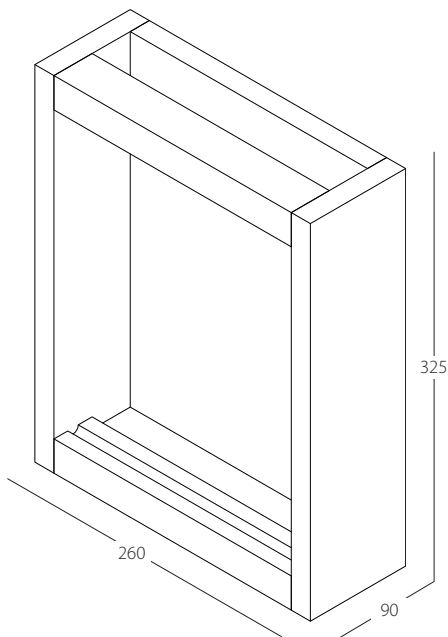

DESKK

Decorative

Originally designed as a book holder for KKDC catalogue 3.0, the KKDC DESKK lamp is precision cut from white laminated marine plywood. The light source is provided by twin strips of LED to demonstrate a comparison between KKDC 's-line' & 'n-line' light output, separately switched via an in-line dual switch.

KKDC

DESKK

Decorative

Technical overview

Type	Desk lamp & catalogue holder
LED light source	24V DC 508 LED twin strips (3000K)
Control	Dual in-line switch with supplied 24V plug transformer
IP Rating	IP20
Finish	White laminated marine plywood
Dimensions	L260/W90/H325mm (L10.23/W3.54/H12.8in)

Finish options

White

KKDÖ

DESKK

Decorative

DESKK is constructed from tough laminated plywood with a matt white finish and the simple aesthetic form provides a gentle reflected light with the dual-switched output. The solid & weighty DESKK construction has an integral pen holder feature and works well on any desk or on a shelf as book end support. Supplied boxed with KKDC Catalogue 3.0 (2017)