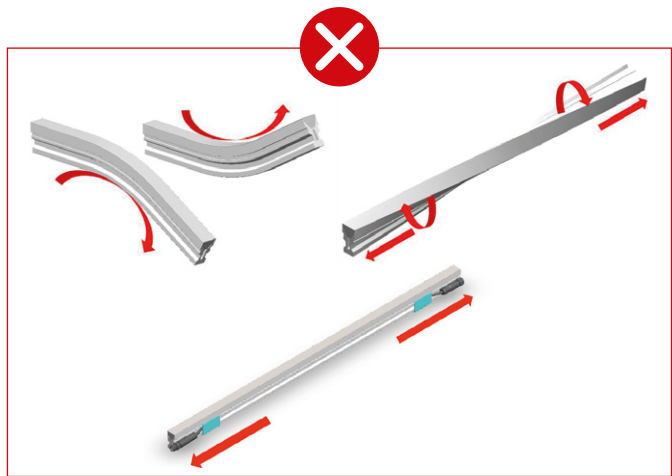

KURV-Y

Fully diffused flexible LED strip for recessed, curved architectural details

Type	Flexible linear accent lighting
LED/Output	s-line (407lm/m)
Colours	2500K/2700K/3200K
CRI	90
Lifetime	30,000hrs
IP	67
Control	0-10V/1-10V/DMX/DALI (via dimming sub-controllers)
Power	11.3W/m (24V DC)
Mounting	Recessed (Trimless)/Surface (Aluminium Rail)
Cover/Optics	Diffused
Finish	Flexible Silicone

Flexible

KKDC
www.kkdc.lighting

KURV-Y Order Code Table

Housing	Cover/Lens	LED Type	Colour (CCT)	Length Availability	IP Rating/Connection Type	Voltage					
KURV-Y	KY	Diffused	C	s-905 s905	2300K 23K	KURV-Y 905 M	254mm - 5004mm 50mm increments	50mm, single IP67 connector	67a7	24V DC	g
					2500K 25K			50mm, double IP67 connector	67a8		
					3200K 32K			300mm, single IP67 connector	67c7		
								300mm, double IP67 connector	67c8		

Code Example:

KY	-	C	-	s905	-	25K	-	M	1004	-	67a7	-	g
KURV-Y		Diffused		s-line 905		2500K		1004mm			50mm, single IP67 connector		24V DC

Flexible