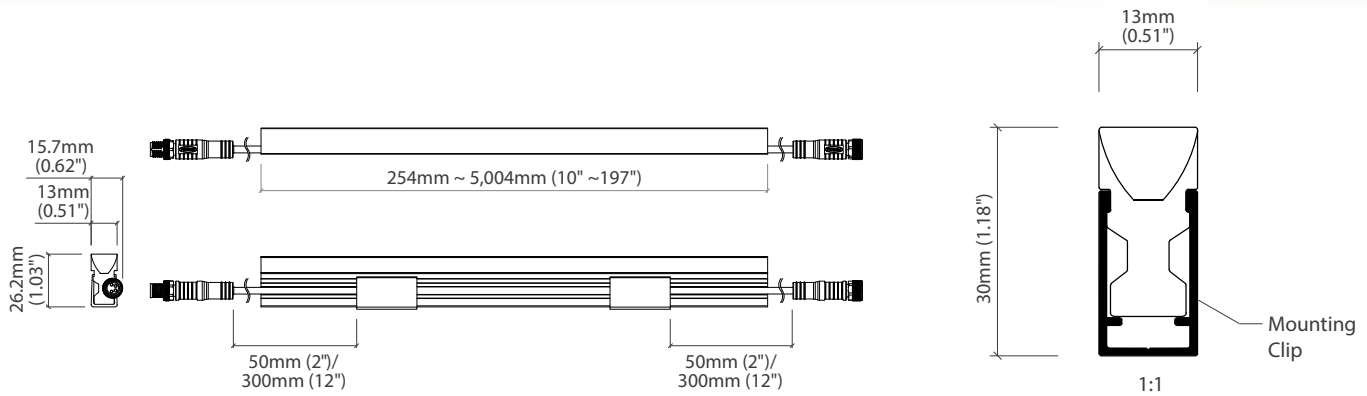

KURV-Y

Fully diffused flexible LED strip for recessed, curved architectural details

Type	Flexible linear accent lighting
LED/Output	s-line (407lm/m)
Colours	2500K/2700K/3200K
CRI	90
Lifetime	30,000hrs
IP	67
Control	0-10V/1-10V/DMX/DALI (via dimming sub-controllers)
Power	11.3W/m (24V DC)
Mounting	Recessed (Trimless)/Surface (Aluminium Rail)
Cover/Optics	Diffused
Finish	Flexible Silicone

Flexible

KKDC
www.kkdc.lighting

KURV-Y Order Code Table

Housing	Cover/Lens	LED Type	Colour (CCT)	Length Availability	IP Rating/Connection Type	Voltage					
KURV-Y	KY	Diffused	C	s-905 s905	2300K 23K	KURV-Y 905 M	254mm - 5004mm 50mm increments	50mm, single IP67 connector	67a7	24V DC	g
					2500K 25K			50mm, double IP67 connector	67a8		
					3200K 32K			300mm, single IP67 connector	67c7		
								300mm, double IP67 connector	67c8		

Code Example:

KY	-	C	-	s905	-	25K	-	M	1004	-	67a7	-	g
KURV-Y		Diffused		s-line 905		2500K		1004mm			50mm, single IP67 connector		24V DC

Flexible