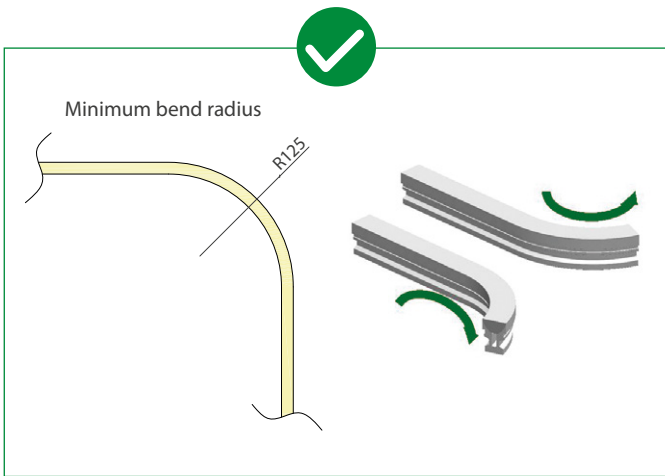

KURV-Y

Fully diffused flexible LED strip for recessed, curved architectural details

Type	Flexible linear accent lighting
LED/Output	s-line (407lm/m)
Colours	2500K/2700K/3200K
CRI	90
Lifetime	30,000hrs
IP	67
Control	0-10V/1-10V/DMX/DALI (via dimming sub-controllers)
Power	11.3W/m (24V DC)
Mounting	Recessed (Trimless)/Surface (Aluminium Rail)
Cover/Optics	Diffused
Finish	Flexible Silicone

Flexible

KKDC
www.kkdc.lighting

KURV-Y Order Code Table

Housing	Cover/Lens	LED Type	Colour (CCT)	Length Availability	IP Rating/Connection Type	Voltage					
KURV-Y	KY	Diffused	C	s-905 s905	2300K 23K	KURV-Y 905 M	254mm - 5004mm 50mm increments	50mm, single IP67 connector	67a7	24V DC	g
					2500K 25K			50mm, double IP67 connector	67a8		
					3200K 32K			300mm, single IP67 connector	67c7		
								300mm, double IP67 connector	67c8		

Code Example:

KY	-	C	-	s905	-	25K	-	M	1004	-	67a7	-	g
KURV-Y		Diffused		s-line 905		2500K		1004mm			50mm, single IP67 connector		24V DC

Flexible