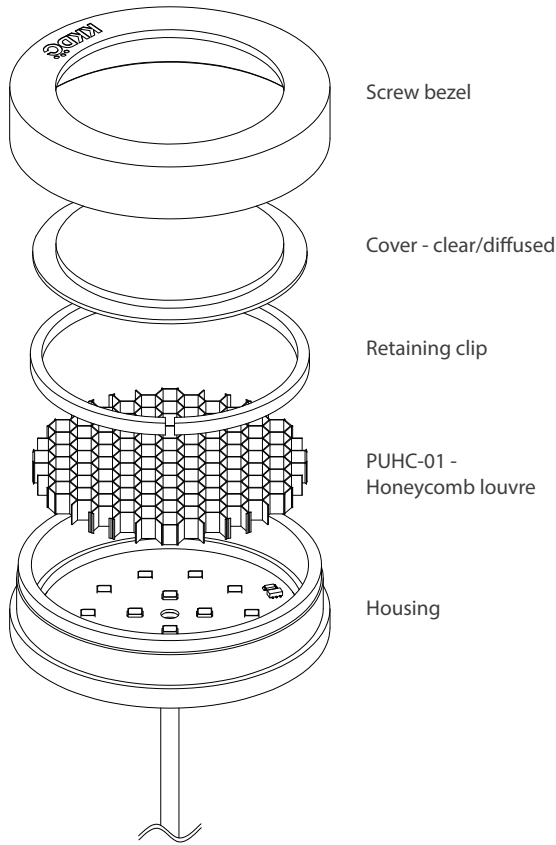

# PUK-L

Low profile surface mounted LED downlight with upgraded performance

<b>Type</b>	Premium quality under cabinet luminaire
<b>LED/Output</b>	Circular array, 14no. (Samsung, LG, ETI - 260lm)
<b>Colours</b>	2300K/2500K/2700K/3000K/3500K/3800K/5000K
<b>CRI</b>	90
<b>Lifetime</b>	50,000hrs
<b>IP</b>	44
<b>Control</b>	0-10V/1-10V/DMX/DALI (via dimming sub-controllers)
<b>Power</b>	3.6W (24V DC)
<b>Mounting</b>	Surface mounted
<b>Cover/Optics</b>	Diffused/Clear/Anti-glare Honeycomb louvre
<b>Finish</b>	Silver or Black anodised machined aluminium

### Cover/Optic Options

### PUK-L Order Code Table

Housing/Finish	Cover/Lens	LED Type	Colour (CCT)	IP Rating/Connection Type	Voltage						
PUK-L, Silver anodised	PLSA	Clear cover	B	143	s143	2300K	23K	IP44, 1000mm Single tail	44d1X	24V DC	g
		Diffused cover	C			2500K	25K		IP44, 1000mm Single tail, Honeycomb Louvre		
							2700K	27K			
							3000K	30K			
							3500K	35K			
							3800K	38K			
							5000K	50K			

### Code Example:

PLSA	-	B	-	s143	-	23K	-	44d1X	-	g
PUK-L, Silver anodised		Clear cover		143		2300K		IP44, 100mm Single tail		24V DC

Spotlights