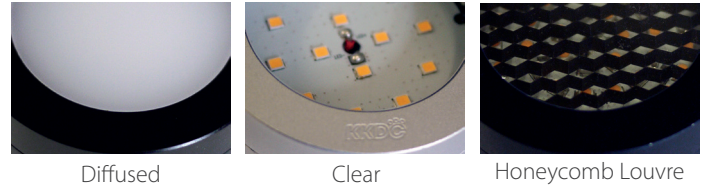

# PUK-L

Low profile surface mounted LED downlight with upgraded performance

<b>Type</b>	Premium quality under cabinet luminaire
<b>LED/Output</b>	Circular array, 14no. (Samsung, LG, ETI - 260lm)
<b>Colours</b>	2300K/2500K/2700K/3000K/3500K/3800K/5000K
<b>CRI</b>	90
<b>Lifetime</b>	50,000hrs
<b>IP</b>	44
<b>Control</b>	0-10V/1-10V/DMX/DALI (via dimming sub-controllers)
<b>Power</b>	3.6W (24V DC)
<b>Mounting</b>	Surface mounted
<b>Cover/Optics</b>	Diffused/Clear/Anti-glare Honeycomb louvre
<b>Finish</b>	Silver or Black anodised machined aluminium

### Cover/Optic Options

### PUK-L Order Code Table

Housing/Finish	Cover/Lens	LED Type	Colour (CCT)	IP Rating/Connection Type	Voltage						
PUK-L, Silver anodised	PLSA	Clear cover	B	143	s143	2300K	23K	IP44, 1000mm Single tail	44d1X	24V DC	g
		Diffused cover	C			2500K	25K		IP44, 1000mm Single tail, Honeycomb Louvre		
							2700K	27K			
							3000K	30K			
							3500K	35K			
							3800K	38K			
							5000K	50K			