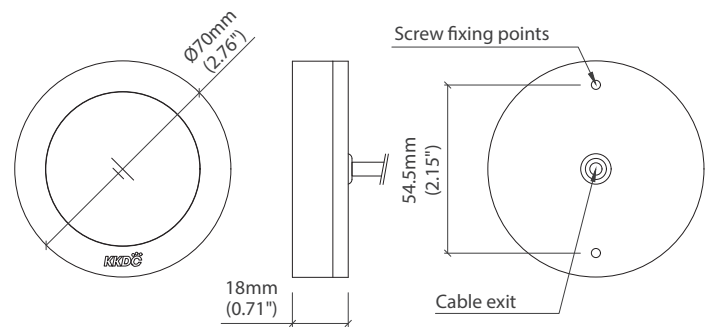

Finish Options

PUK-L Order Code Table

Housing/Finish	Cover/Lens	LED Type	Colour (CCT)	IP Rating/Connection Type	Voltage							
PUK-L, Silver anodised	PLSA	Clear cover	B	143	s143	2300K	23K	IP44, 1000mm Single tail	44d1X	24V DC	g	
		Diffused cover	C			2500K	25K		IP44, 1000mm Single tail, Honeycomb Louvre			44d1h
							2700K	27K				
							3000K	30K				
							3500K	35K				
							3800K	38K				
							5000K	50K				

Code Example:

PLSA	-	B	-	s143	-	23K	-	44d1X	-	g
PUK-L, Silver anodised		Clear cover		143		2300K		IP44, 100mm Single tail		24V DC

Spotlights