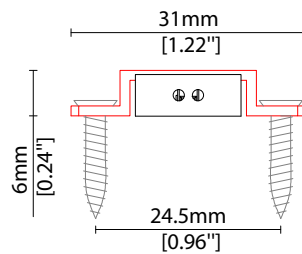

MOUNTING OPTIONS

Note: Accessories are to be ordered separately with corresponding code shown below.

Side clip
(allow 4 per metre/40in)

White plastic

IP65 side clip
(allow 4 per metre/40in)

Clear plastic

IP65 silicone bracket
(allow 4 per metre/40in)

Translucent silicone

CONNECTORS

KKCN-01 50mm (1.97in) pair
KKCN-03 300mm (11.81in) pair
2 PIN male + female connector set

2 PIN 300mm (11.81in) extension lead