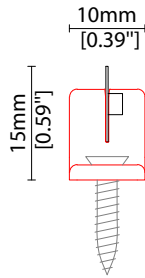

KKCP-08

IP65 side clip
(allow 4 per metre/40in)

Clear plastic