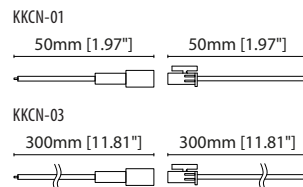

Flexible

FX 2

Specification sheet

KKDC

Dimension	H2.2/W10/L125-7000mm (H0.09/W0.39/L4.92-275.59in) (IP20) H5.5/W14/L127-7002mm (H0.22/W0.55/L5.00-275.67in) (IP65/IP67)	
PCB increment	Power connection and cut points every 62.5mm (2.46in), price rounded up to closest 250mm (9.84in) increment	
LED pitch	12.5mm - 80LED/m (0.49in - 24LED/ft)	
Chip	s/e-line	Toyoda Gosei
	k-line	Samsung
Beam angle	110° (KKCR-03/KKCR-04) 110°	
Colours	s/e-line	2100K/2300K/2500K/2700K/3000K/3200K/3500K/4000K/5000K
	s-line	Single colours: Red/Green/Blue/Orange/Amber
	k-line	1900K/2100K/2500K/2700K/3000K/3500K/4000K/5000K
Bin/Step	s-line	2-step MacAdam ellipse (without-IP67)
	e/k-line	3-step MacAdam ellipse (e-line without-IP67)
CRI	≥ 90	
Lifetime	50,000 hours @ 25°C (50,000 hours @ 77°F)	
Operating temp	IP20: T _a = -25 to 50°C (T _c max = 67°C) T _a = -13 to 122°F (T _c max = 152.6°F) IP65/IP67: T _a = -25 to 50°C (T _c max = 67°C) T _a = -13 to 122°F (T _c max = 152.6°F)	
IP rating	IP20/IP65/IP67	
Finish	Silicone Cover for IP65/IP67	
Cover/lens	IP65 version with silicone sheathed Cover, IP67 Version With silicone sheathed Cover, (KKCR-03/KKCR-04) Diffused	
Mounting	3M double sided tape (IP20), surface mounting clips (IP65/IP67)	
Min bend radius	20mmØ (0.79in) Ø (IP20)/35mmØ (1.34in) Ø (IP65/IP67)	
Power feed	Hardwire tails or male/female connectors	
Control	0-10V/1-10V/DMX/DALI	

KKBK-14

IP65 silicone bracket
(allow 4 per metre/40in)

Translucent silicone

CONNECTORS

KKCN-01 50mm (1.97in) pair
KKCN-03 300mm (11.81in) pair
2 PIN male + female connector set

KKCN-06

2 PIN 300mm (11.81in) extension lead