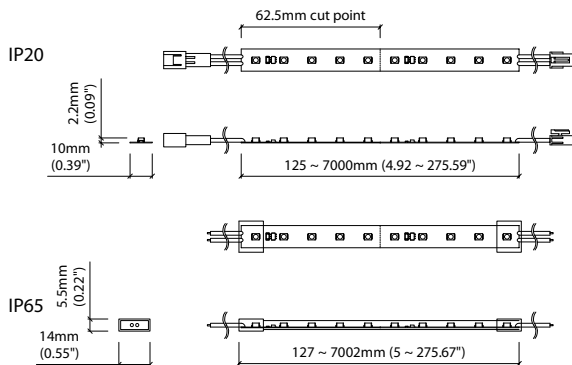

Data derived from independent UKAS / IESNA LM-79-08 accredited testing of production samples.