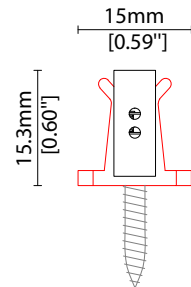

KKBK-14

IP65 silicone bracket
(allow 4 per metre/40in)

Translucent silicone